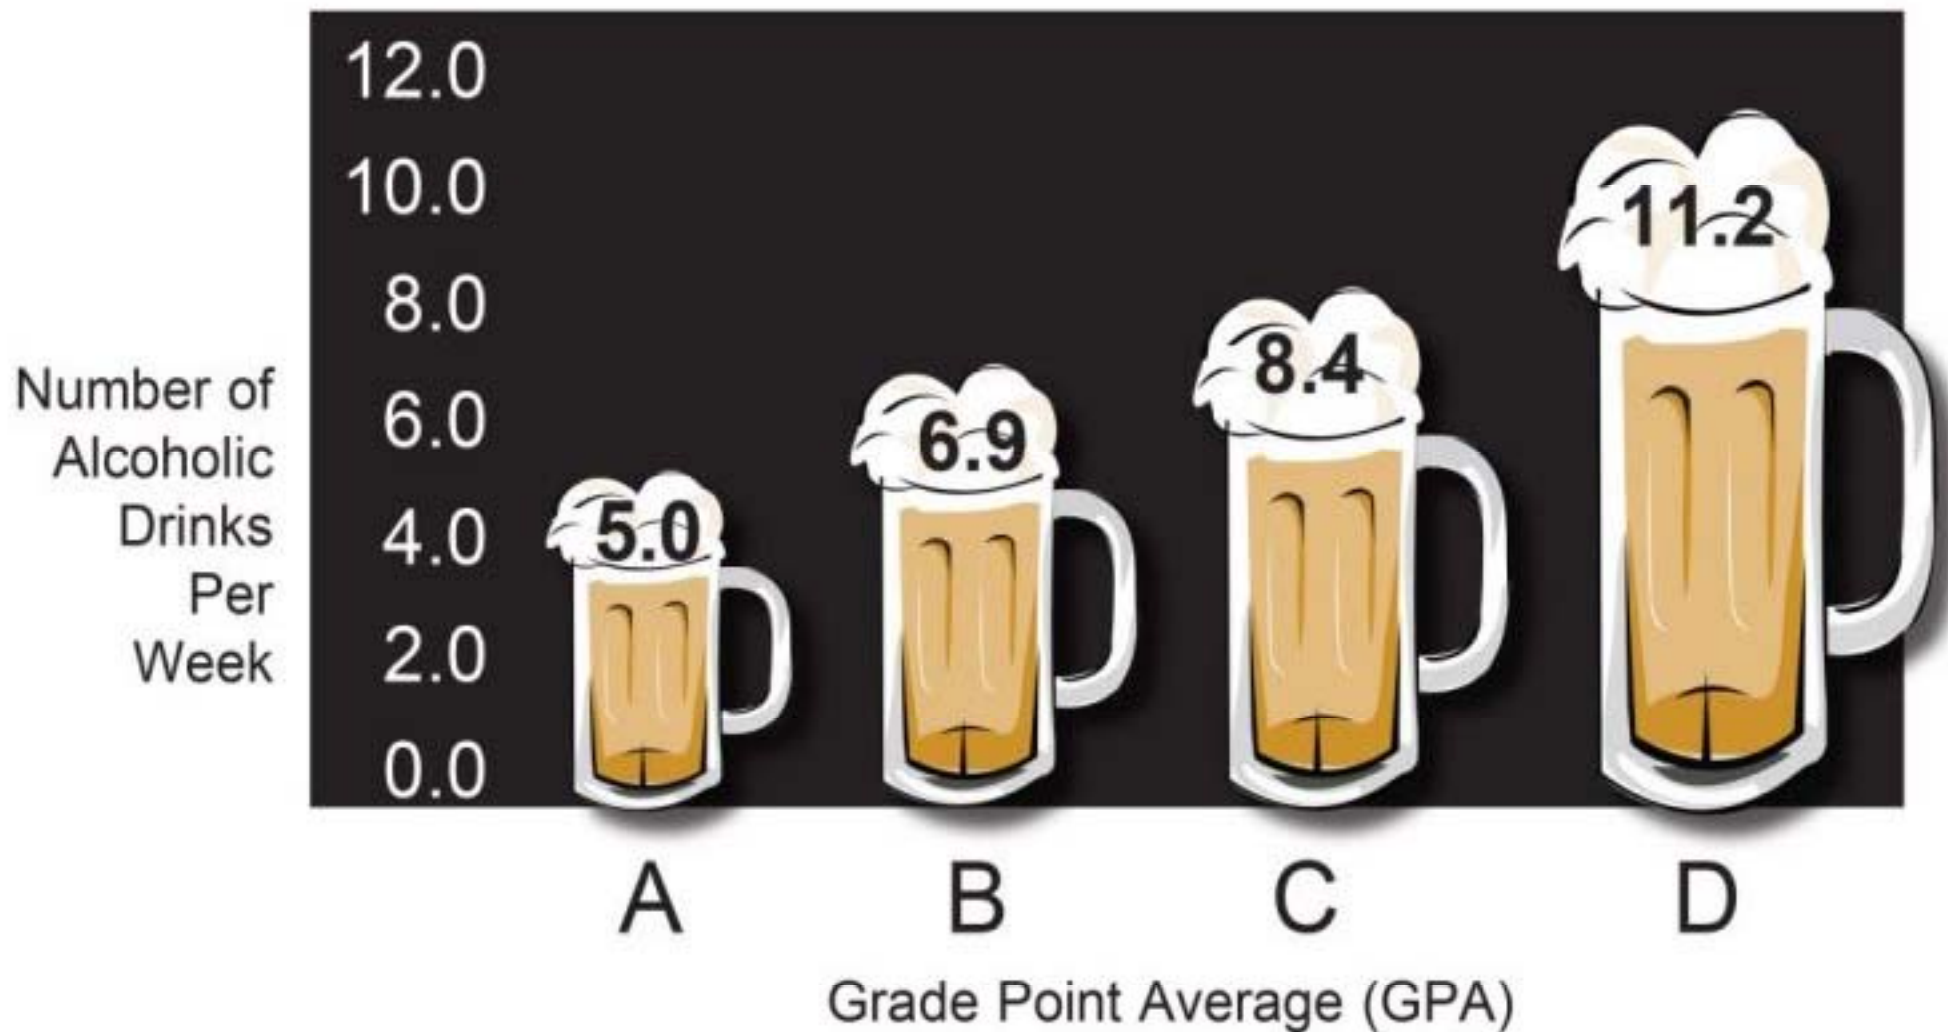

Academic Achievement & Alcohol Use

Source: The Core Institute Students Health Programs, Southern Illinois University Carbondale, Carbondale, IL 2001.